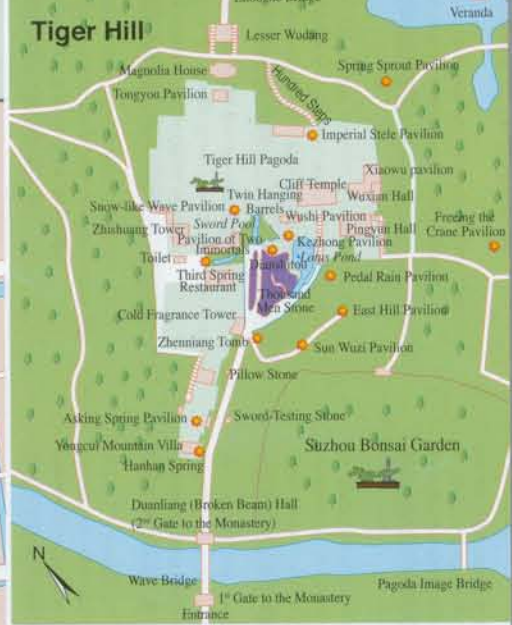

Location of Suzhou in China

Tourist Map of Suzhou

Legend

- Block
- Prefecture-level administrative center
- County-level administrative center
- Township or town
- Railway
- National highway and code
- Provincial highway
- Other road
- Provincial boundary
- Prefecture-level boundary
- County-level boundary
- Government
- Tourist attraction and recreation center
- Hotel
- Restaurant
- Post & telecom office
- Bank
- Marketplace or shop
- School
- Hospital
- Bus station
- Others

The Humble Administrator's Garden

Map of Suzhou

1:1 420 000
14.2 28.4 42.6 Kilometers

Index	
Government	West Garden B4
	Linger Garden B4
	Garden of Cultivation B5
	North Temple Pagoda B6
	Humble Administrator's Garden C7
	Gaoxin Dist. & Huqiu Dist. D3
	Municipal Government D4
	Suzhou District F7
Tourist Attraction & Entertainment Center	Tiger Hill A3
	Maple Bridge Scenic Area C3
	Cold Hill Temple C3
	Xuanniao Taoist Temple C6
	Yuyuan Garden C6
	Huanshu Mountain Villa C6
	Zigzag Garden C6
	Crane Garden C6
	Lion Forest Garden C6
	Changyuan Garden C6
	Suzhou Park C6
	East Garden C7
	Couple's Garden Retreat C7
	Suzhou Amusement Park D1
	Keyuan Garden D6
	Canglang Pavilion D6
	Parman Gate Scenic Area D6
	Master-of-Nets Garden D7
	Loxvay Garden D7
	Woyue & Chungu Garden D7
	Precious Belt Bridge D8
Hotel	Aster Hotel C5
	Huaqiao Hotel C5
	New Century Hotel C5
	Loxvay Hotel C6
	Nanlin Hotel C7
	Gloria Plaza Hotel C7
	Int'l Economic & Commercial Building D3
	New City Garden Hotel D3
	Baiyun Hotel D4
	Xucheng Building D5
	Sheraton Suzhou Hotel & Towers D6
	Nanyuan Hotel D7
	Suzhou Hotel D7
	Gusu Hotel D7
	Xiangwang Hotel D7
	Friendship Hotel D7
	Bamboo Grove Hotel D7